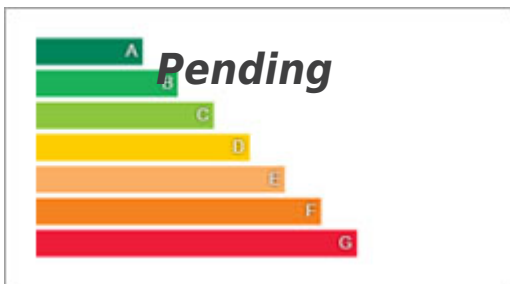

VILLAGE HOUSE · ORIHUELA · 220.000 €

Ref. COR2187

410 m²

-

5

3

1

-