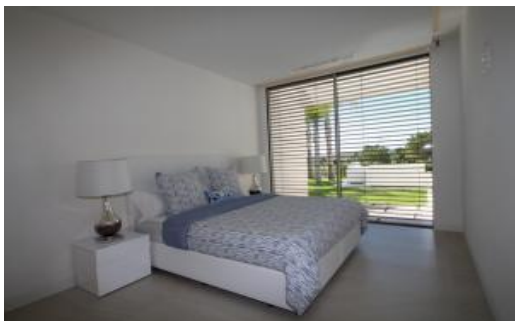

VILLA · SAN MIGUEL DE SALINAS · 890.000 €

Ref. PRO350

200 m ²	746 m ²	3	3	-	-	-	-	10 m
--------------------	--------------------	---	---	---	---	---	---	------