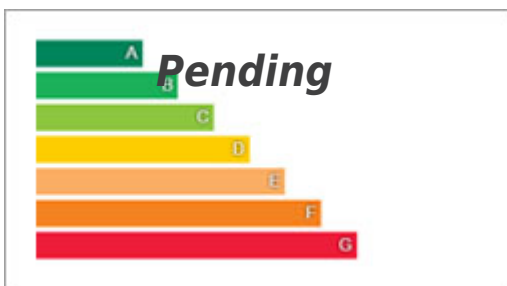

VILLA · SAN MIGUEL DE SALINAS · 890.000 €

Ref. PRO350

200 m ²	746 m ²	3	3	-	-	-	-	10 m
--------------------	--------------------	---	---	---	---	---	---	------