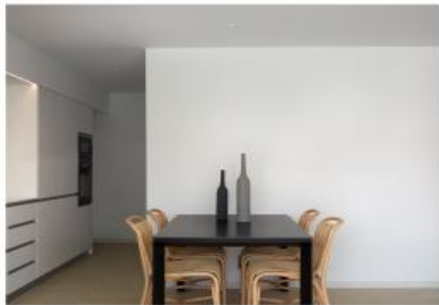

APARTMENT · TORREVIEJA · 182.000 €

Ref. PRO324

68 m ²	-	2	2	-	Pool	1	-	3 m
-------------------	---	---	---	---	------	---	---	-----